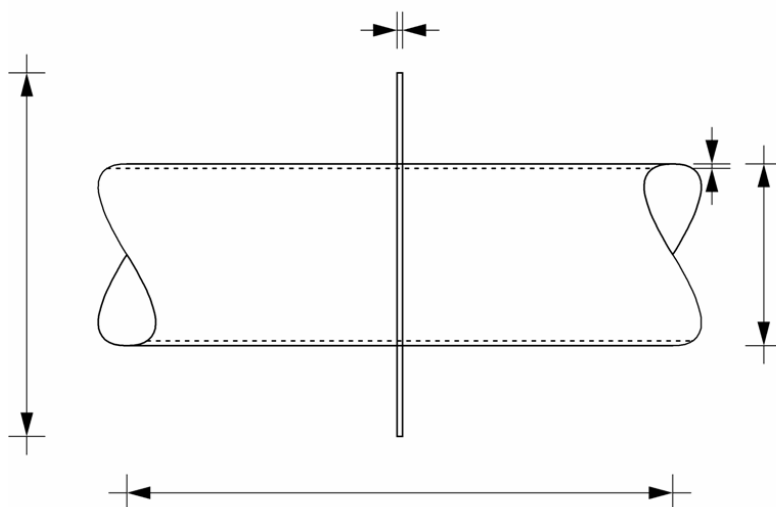

PVC fixation collar

The PVC fastening collars can be easily slipped around the pipe.

Fixation for PVC tubes

Art. no.	Dimensions mm	External Dimensions
FX Ø 32-50	32-50	16.6 x 16.6 cm
FX Ø 75	75	16.6 x 16.6 cm
FX Ø 110	110	20 x 20 cm
FX Ø 125	125	20 x 20 cm
FX Ø 160	160	25 x 25 cm
FX Ø 200	200	33 x 33 cm
FX Ø 250	250	40 x 40 cm
FX Ø 315	315	50 x 50 cm